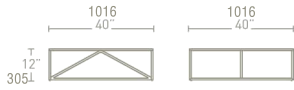

## STRUT SQUARE COFFEE TABLE

Structure and design are one with the Strut. A proud stance for any gathering. Choose ivory, or robin's egg blue for a subtler impact. Dark olive, or watermelon for more punch. Frame is .75" square steel tubing in a powder-coated finish. Tops have three coats of polyurethane paint in matching color over an MDF core.